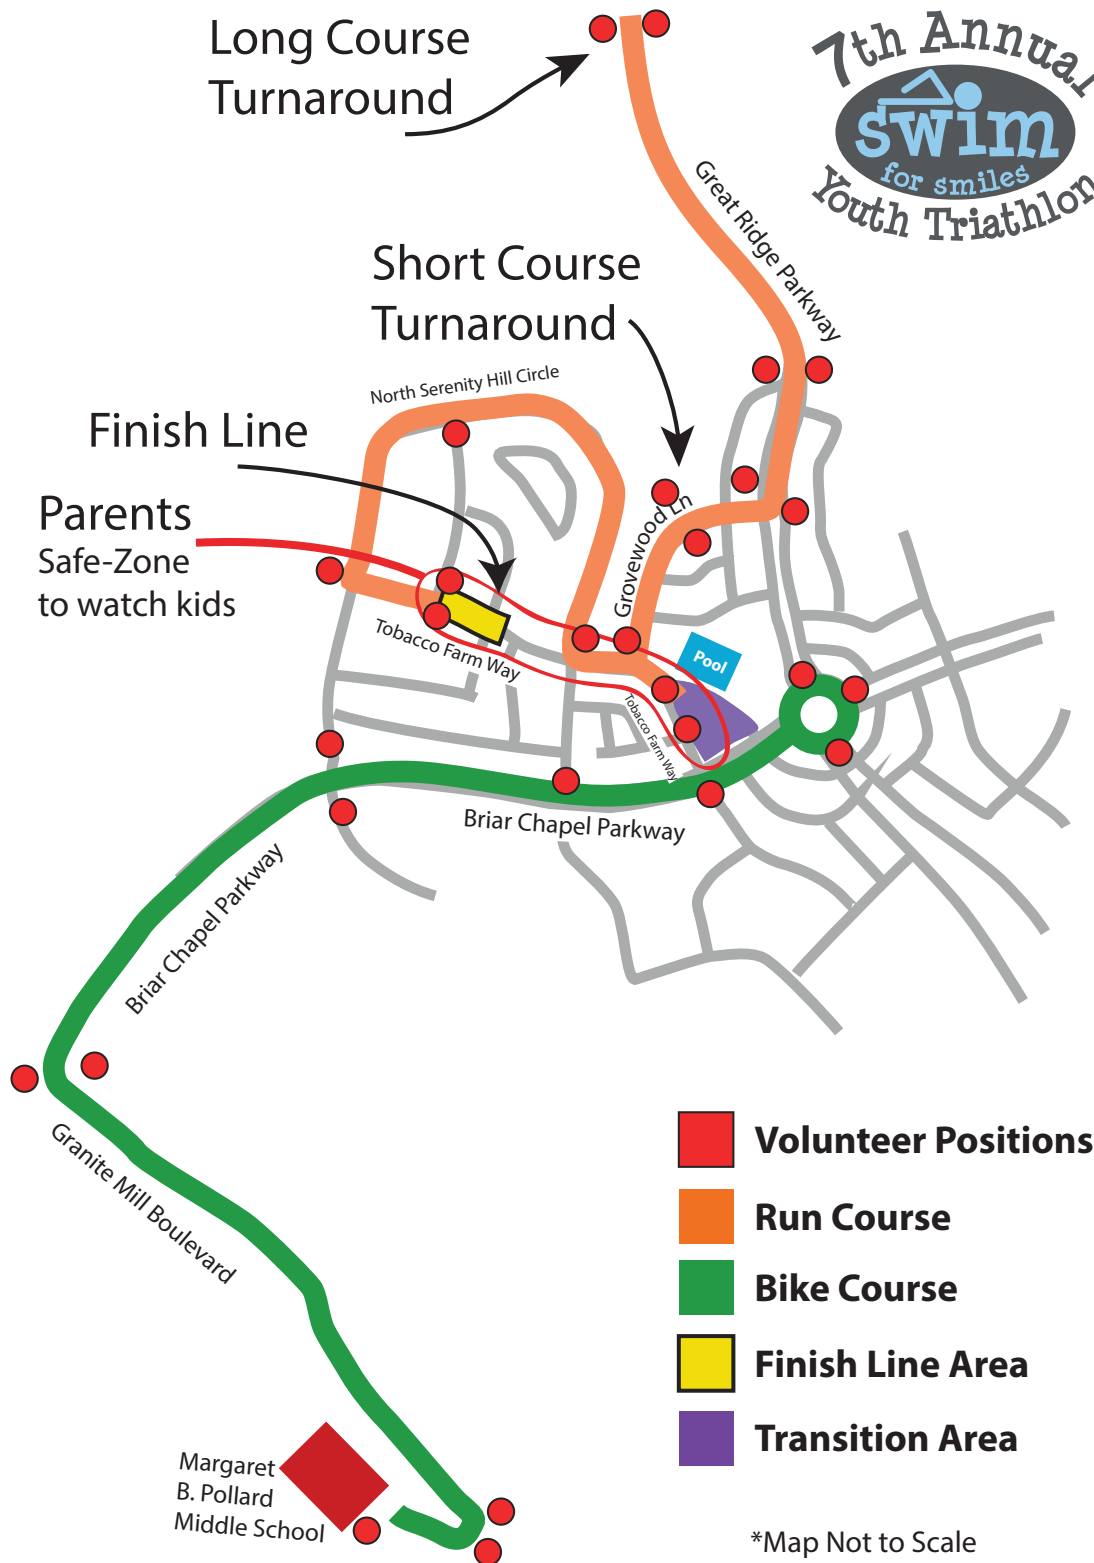

Volunteer Map

Long Course Turnaround

Short Course Turnaround

Finish Line

Parents Safe-Zone to watch kids

- Volunteer Positions
- Run Course
- Bike Course
- Finish Line Area
- Transition Area

*Map Not to Scale